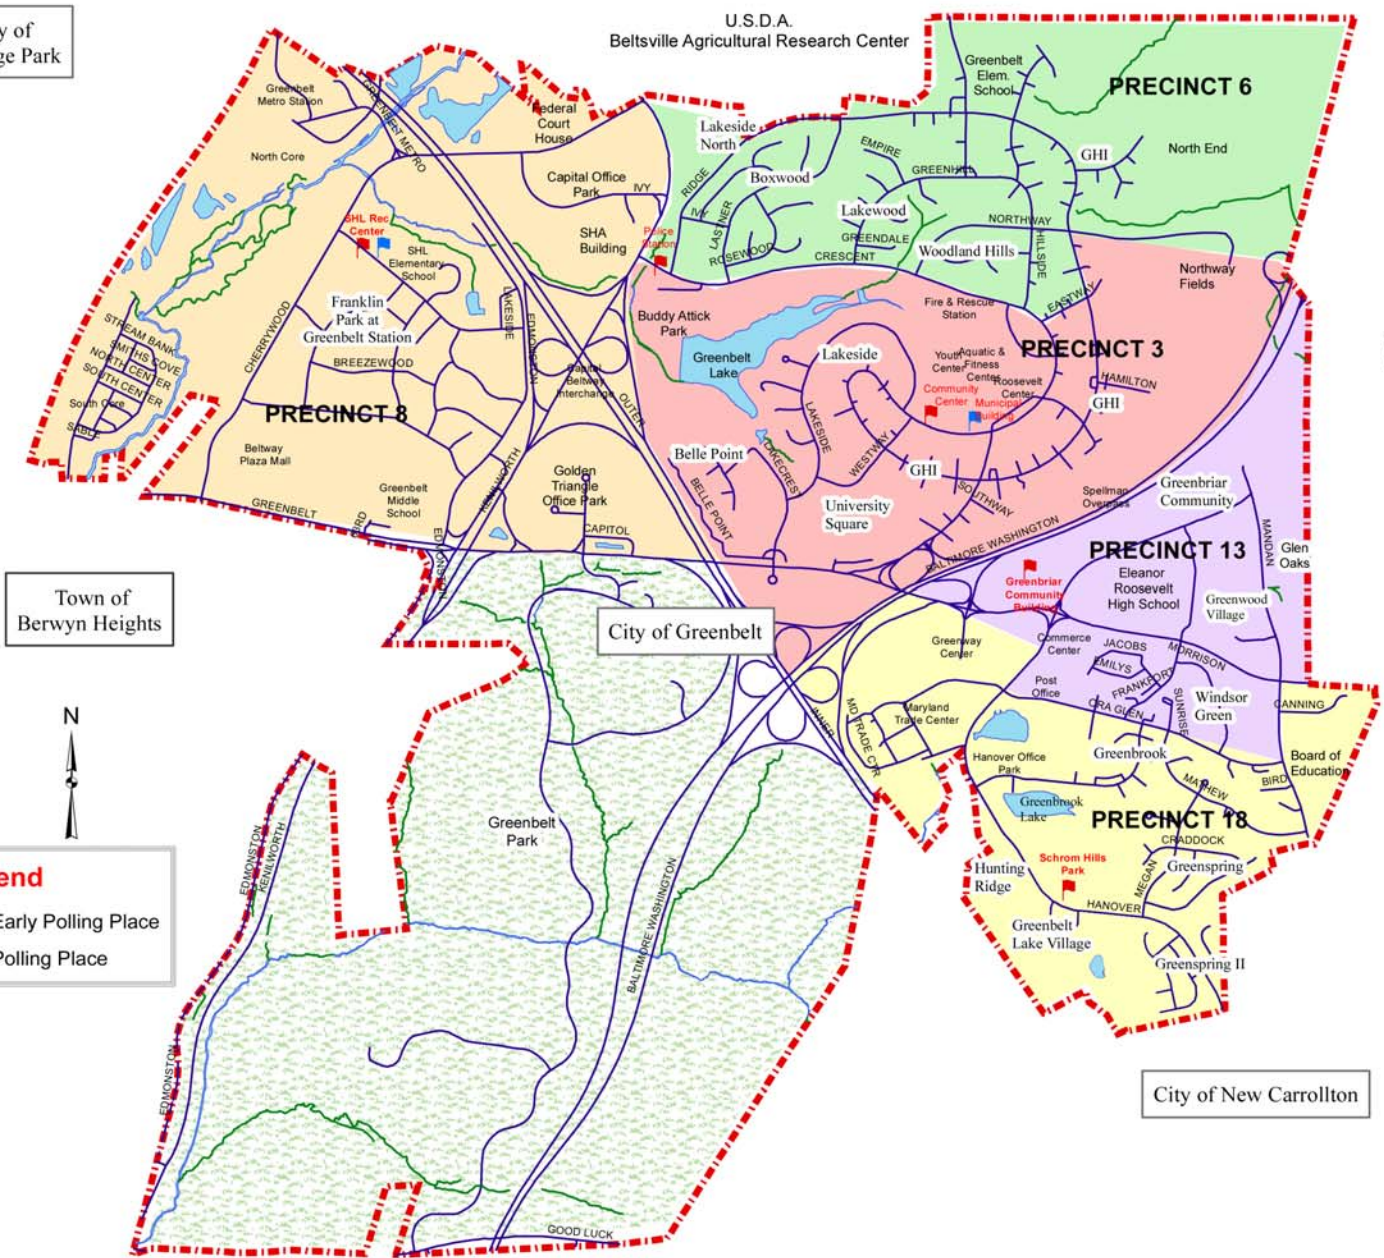

City of Greenbelt Election Precinct Map 2017

Precincts, Streets and Polling Locations

City of
College Park

Town of
Berwyn Heights

City of New Carrollton

Legend

- Early Polling Place
- Polling Place

- PRECINCT 3**
Greenbelt Community Center
15 Crescent Road
 Crescent Rd. #1-62, 100 & 135
 Damsel Court
 Eastway #2
 Gardenway
 7010 Greenbelt Road
 Lady Anne Court
 Lakecrest Circle
 Lakecrest Drive
 Lakeside Drive
 Lakeview Circle
 Maplewood Court
 Olivewood Court
 Pinecrest Court
 Ridge Road #1-42, 44, 46, & 48
 Southway
 Vanity Fair Drive
 Westway
- PRECINCT 6**
Greenbelt Police Station
550 Crescent Road
 Eastway #1,3 & 5
 Empire Place
 Fayette Place
 Forestway
 Greendale Place
 Greenhill Road
 Greenknolls Place,
 Greentree Place
 Greenway Place
 Hedgewood Drive
 Hillside Road
 Ivy Lane
 Julian Court
 Lastner Lane
 Laurel Hill Road
 Lynbrook Court
 Northway
 Orange Court
 Periwinkle Court
 Plateau Place
 Research Road
 Ridge Road # 43, 45, 47 & 49-446
 Rosewood Drive
 Tamarisk Court
 White Birch Court
 Woodland Way
- PRECINCT 8**
Springhill Lake Recreation Center
6101 Cherrywood Lane
 Breezewood Court
 Breezewood Drive
 Breezewood Terrace
 Cherrywood Court
 Cherrywood Lane
 Cherrywood Terrace
 Davis Point Lane
 Edmonston Court
 Edmonston Road
 Edmonston Terrace